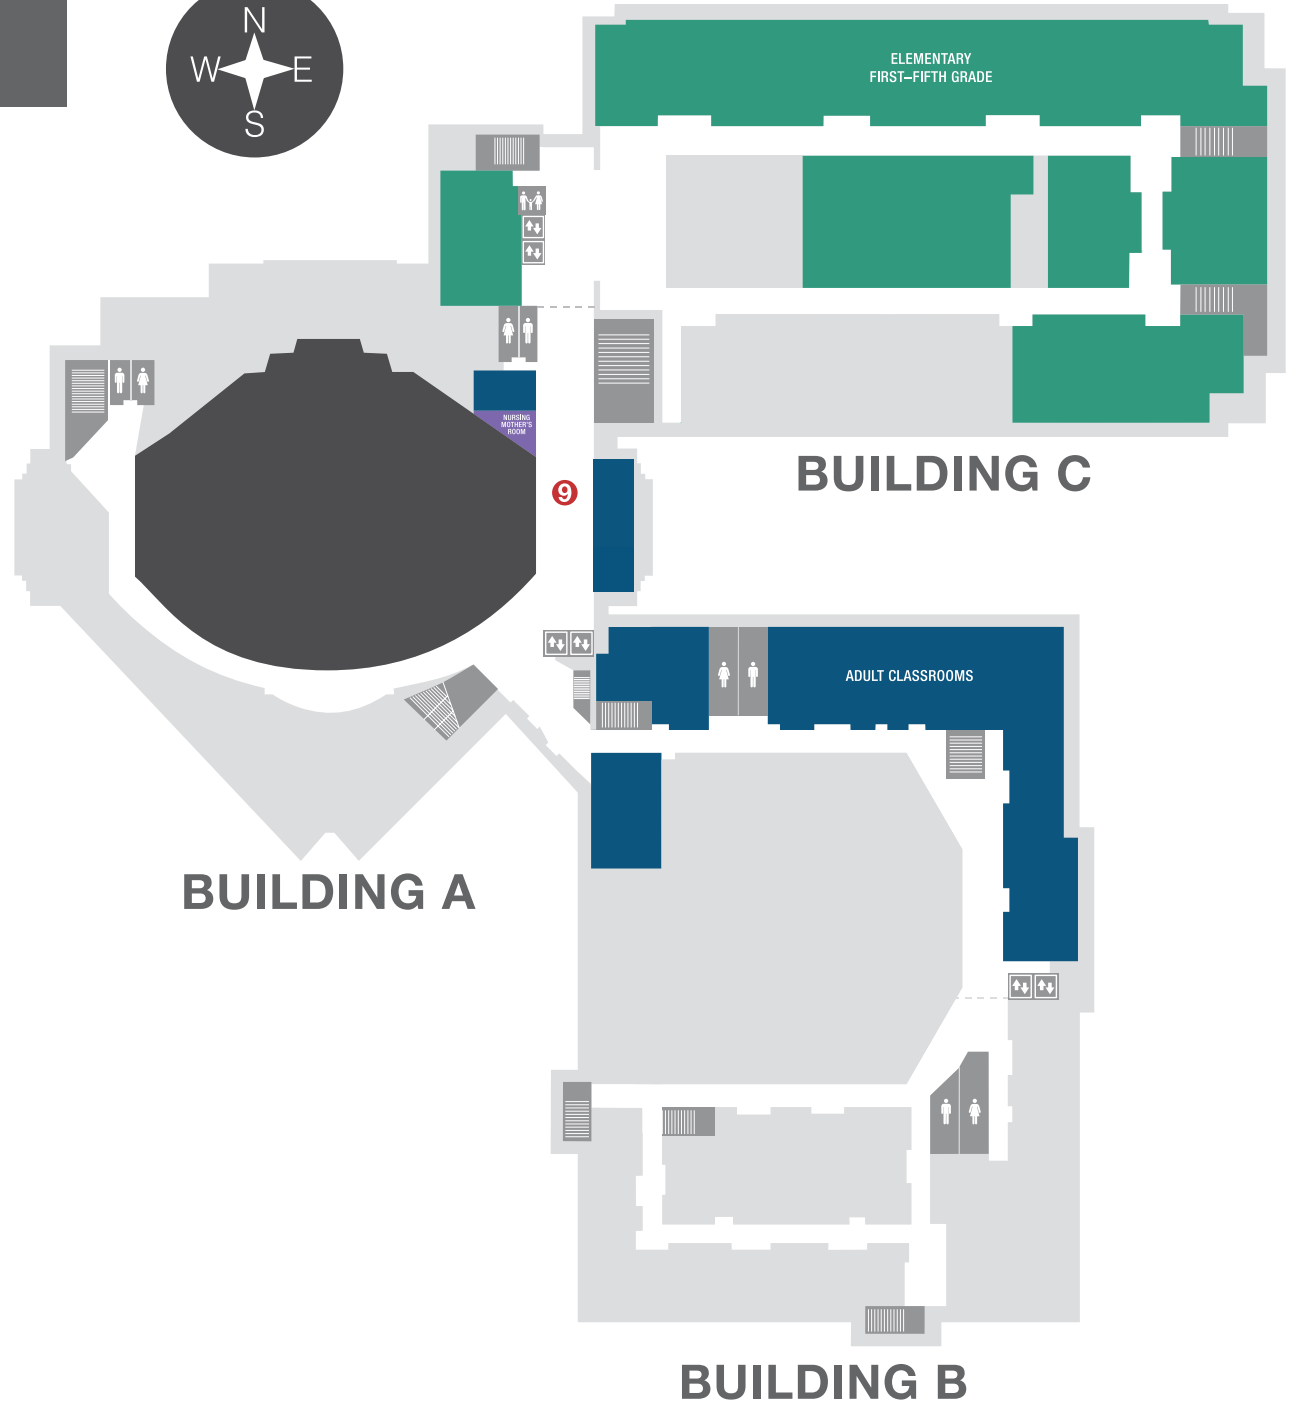

1ST FLOOR

CLASSROOMS

- ADULT
- EARLY CHILDHOOD
BIRTH-KINDERGARTEN
- MIDDLE SCHOOL
SIXTH-EIGHTH GRADE
- HIGH SCHOOL
NINTH-TWELFTH GRADE
- SPECIAL NEEDS
BIRTH-ADULT

- 1 ATRIUM
- 2 ROSE WINDOW
- 3 MAIN STREET HALLWAY (DOWNSTAIRS)
- 4 CIRCLE DRIVE
- 5 GARDEN HALLWAY
- 6 MEMORIAL PRAYER GARDEN
- 7 B LOBBY
- 8 WEEKDAY RECEPTION DESK

2ND FLOOR

CLASSROOMS

ADULT

EARLY CHILDHOOD
BIRTH-KINDERGARTEN

ELEMENTARY
FIRST-FIFTH GRADE

9 MAIN STREET HALLWAY (UPSTAIRS)

CAMPUS OVERVIEW

PARKWOOD BOULEVARD

LEGENDARY DRIVE